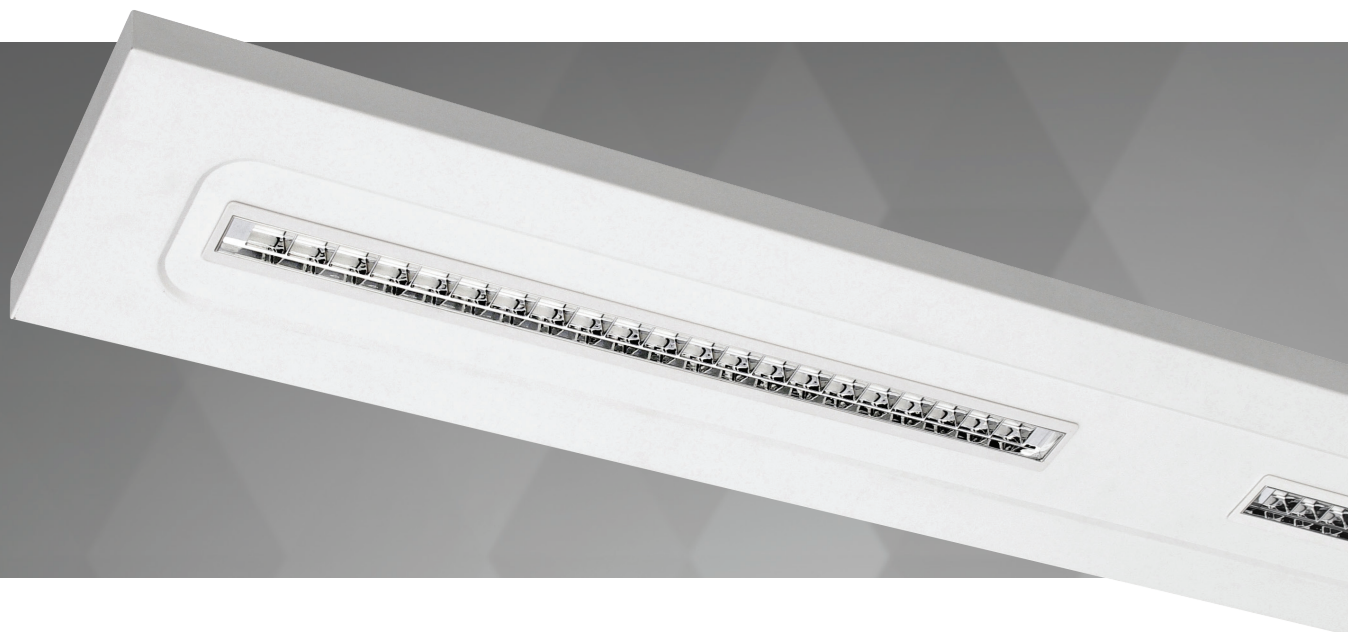

WALKER

A range of low glare surface mounted LED luminaires

FEATURES

- Shallow depth of only 40mm
- UGR<19 glare protection
- Long life 75,000hrs L80/B50

OPTIONS

• 3hr emergency	E
• Self test emergency	STE
• DALI	D
• Integral intelligent sensor	IS

ORDERING

Ref	Luminaire power (W)	Luminaire output (lm)	Dimensions
WAL29	29	3658	595 x 595
WAL39	39	4878	595 x 595
WAL43	43	5401	595 x 595
WAL30	30	3658	1215 x 175
WAL40	40	4878	1215 x 175
WAL44	44	5401	1215 x 175