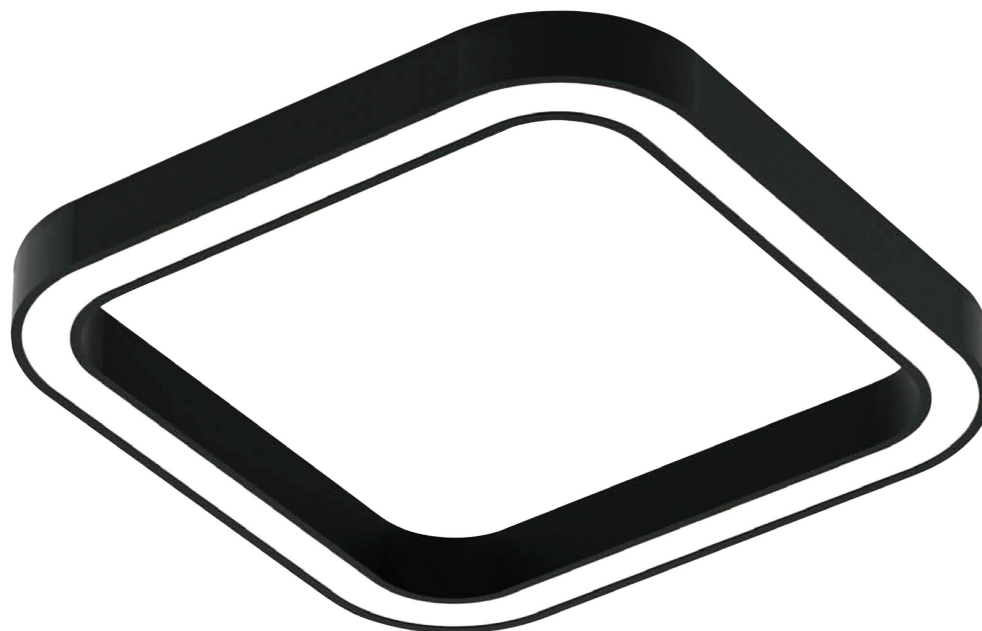

SQUARE-LITE SLIM

FEATURES

- Aesthetic aluminium profile luminaire
- Surface mounted or suspended versions available
- Special order RAL options available
- Depth of only 110mm

OPTIONS

• 3000K LED	3000
• 4000K LED	4000
• DALI	D
• 1.25m suspension kit	SUS
• RAL9005 black	BL
• RAL 9006 aluminium	AL
• RAL 9016 white	WH
• RAL XXXX	RAL
• Microprism diffuser	MP

ORDERING

Ref	Luminaire power (W)	Luminaire output (lm)	Dimensions (mm)
SQUS84	84	4350	800 x 800 x 110
SQUS112	112	5800	1100 x 1100 x 110
SQUS140	140	7250	1400 x 1400 x 110