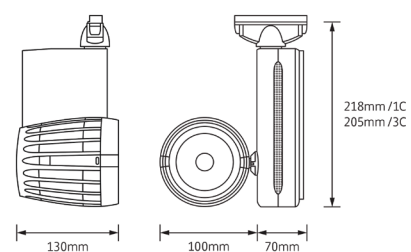

Technical line drawing

OPTIONS

• 24° (narrow beam) reflector	NB
• 40° (medium beam) reflector	MB
• 60° (wide beam) reflector	WB
• Single circuit track adaptor	1C
• 3 circuit track adaptor	3C
• DALI	D
• Colour RAL 9016 – White	WH
• Colour RAL 9005 – Black	BL
• Colour temperature 3000k	30
• Colour temperature 4000k	40

ORDERING

Ref	Luminaire power (W)	Luminaire output (lm)
OUS29	29	3025
OUS35	35	3950
OUS43	43	4575