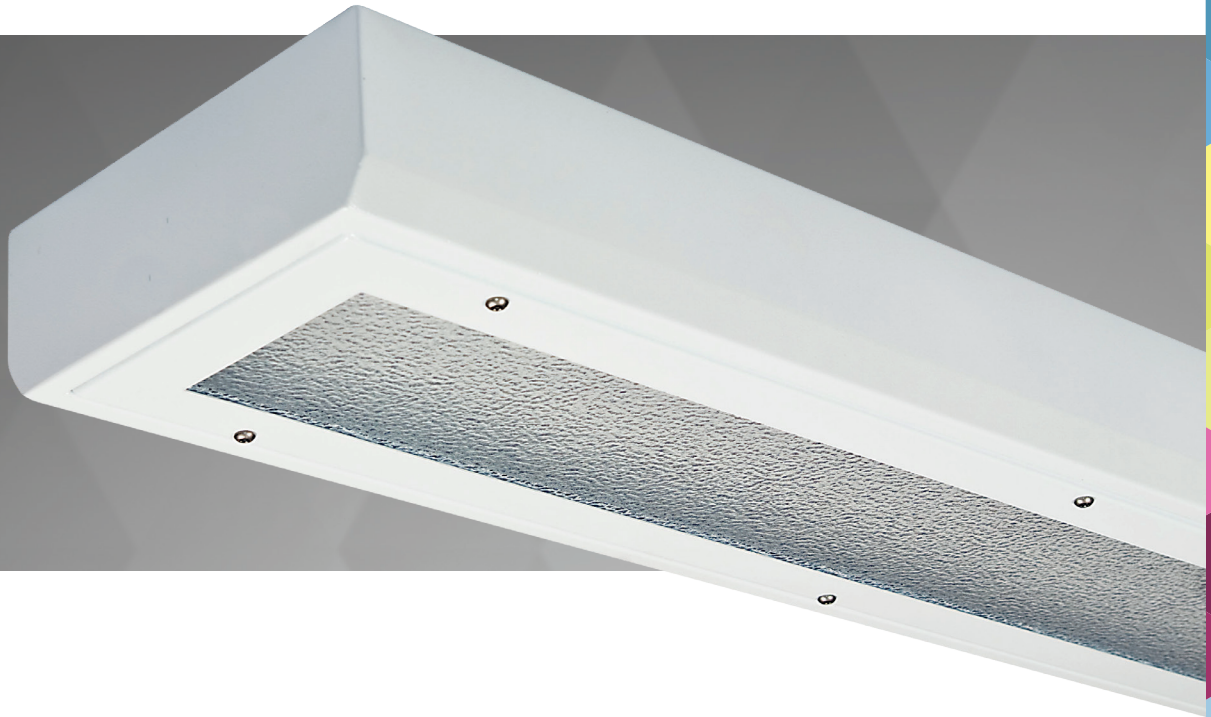

# MONKSEATON

Surface mounted anti-ligature luminaire

## FEATURES

- Anti-ligature when correctly installed
- IP65
- Prismatic polycarbonate controller
- Vandal resistant design, IK16 150J
- Stainless steel security screws