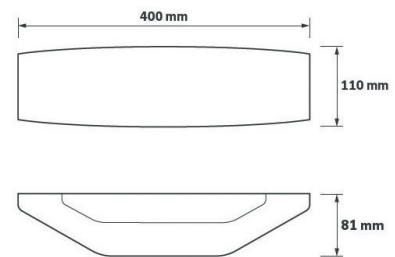

DENTON

Decorative LED wall light

FEATURES

- Bidirectional light output
- Vertical or horizontal mounting
- Shallow design

OPTIONS

• DALI	D
• Black finish	BL
• White finish	WH

ORDERING

Ref	Luminaire power (W)	Luminaire output (lm)
DEN9	9	825
DEN16	16	1550
DEN24	24	2250