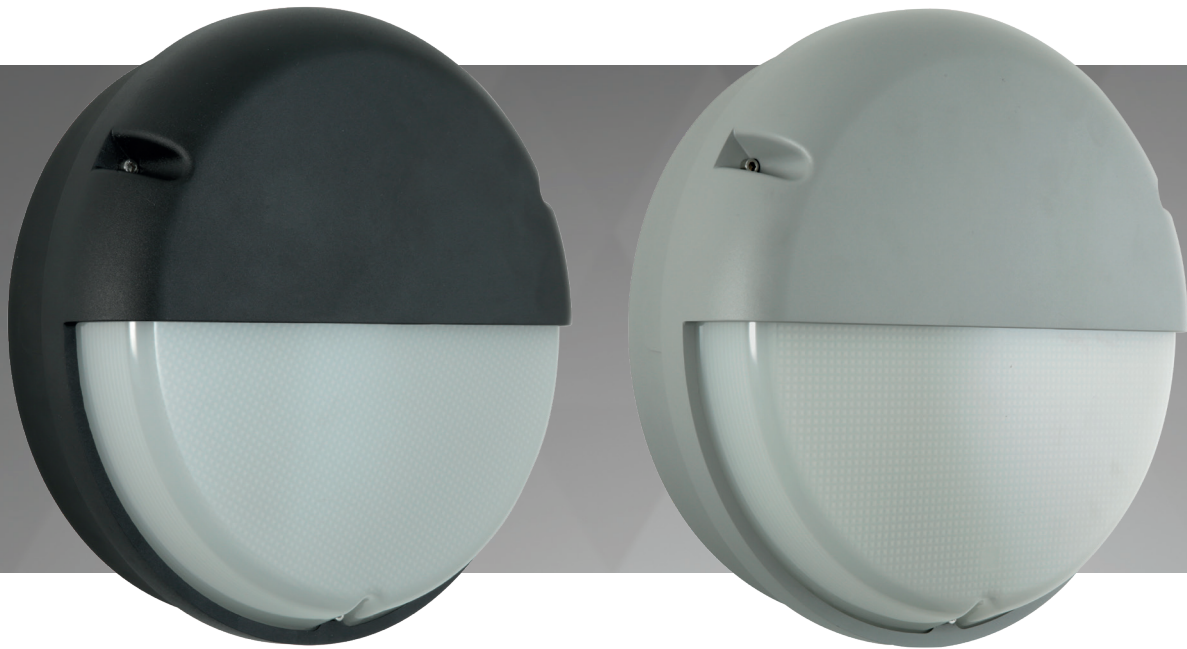

DELAVAL

FEATURES

- Surface mounted vandal resistant luminaire, IK10 20J
- IP65
- Robust die-cast aluminium body
- Hinged gear tray for ease of maintenance
- Supplied in black as standard

ORDERING

Ref	Luminaire power (W)
DEL13	13w
DEL17	17w

OPTIONS

- | | |
|-------------------------|----|
| • 3hr emergency | E |
| • Aluminium finish body | AL |