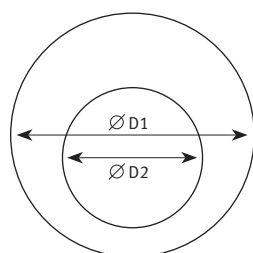

FEATURES

- Aesthetic aluminium profile luminaire
- Surface mounted or suspended versions available
- Special order RAL options available
- Depth of only 110mm