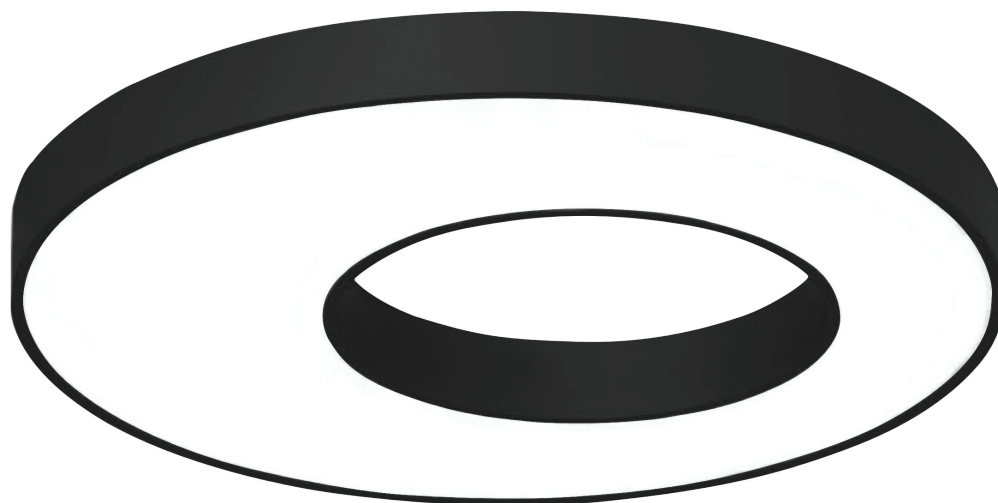

# CENTRE-LITE

## FEATURES

- Aesthetic aluminium profile luminaire
- Surface mounted or suspended versions available
- Special order RAL options available
- Depth of only 110mm

## OPTIONS

• 3000K LED	3000
• 4000K LED	4000
• DALI	D
• 1.25m suspension kit	SUS
• RAL9005 black	BL
• RAL 9006 aluminium	AL
• RAL 9016 white	WH
• RAL XXXX	RAL
• Microprism diffuser	MP