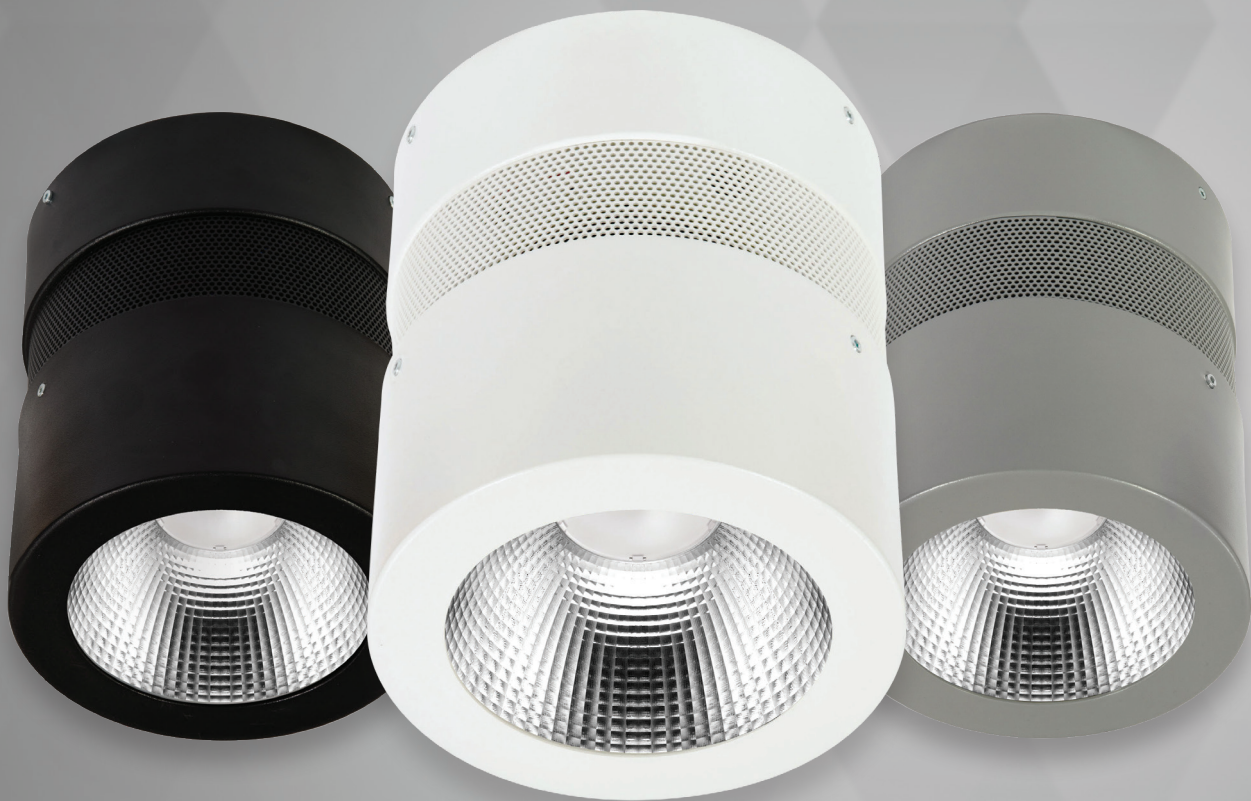

BLAGDON

Highly efficient surface mounted downlights using LED technology, providing extremely long life and low running costs

FEATURES

- Proven reliability with Philips control gear and LEDs
- Lightweight spun aluminium surface can with a range of accessories
- Choice of 3000K or 4000K colour temperature
- Long life >60,000hrs L70/B10
- Colour combinations available on request
- 2m suspension kit available

Blue Vertical Halo

Clear Glass

Centre Etched Glass

Fully Etched Glass

Opal Polycarbonate

Clear Polycarbonate

Glass Scatter Dome

OPTIONS

• DALI	D
• 3hr emergency	E
• Self test emergency	STE
• 2 Suspension kit	SUS

ORDERING

Ref	Luminaire power (W)	Luminaire output (lm)
BLA15	15	1175
BLA25	25	1950
BLA34	34	2775
BLA49	49	3800