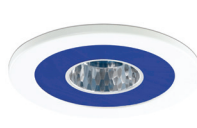

## FEATURES

- Proven reliability with Philips control gear and LED's
- UGR<19 versions available
- Die-cast aluminium bezel
- Choice of 3000K or 4000K colour temperature
- Efficient cooling to ensure long life
- Long life >60,000hrs L70/B10

## ORDERING

Ref	Luminaire power (W)	Luminaire output (lm)
BEA11	11	1024
BEA20	20	1959
BEA30	30	2902
BEA48	48	4532

Chrome Bezel

Brushed Aluminium Bezel

White Anti-tamper Bezel

White Bezel Clear Dropped Glass

White Bezel Clear Halo Dropped Glass

White Bezel Etched Halo Dropped Glass

White Bezel Centre Etched Dropped Glass

White Bezel Blue Acrylic Halo

White Bezel Red Acrylic Halo

Etched Glass Mini Reflector

Blue Lens Mini Reflector

Red Lens Mini Reflector

Frosted Hi-light

Blue Hi-light

Blue Vertical Halo

Frosted Vertical Halo

IP54 Etched Glass

IP54 Clear Glass

IP54 Clear Polycarbonate