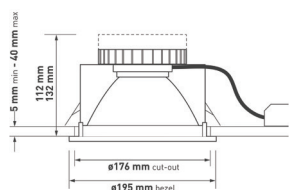

## ORDERING

Ref	Luminaire power (W)	Luminaire output (lm)
BEA11	11	1024
BEA20	20	1959
BEA30	30	2902
BEA48	48	4532

Chrome Bezel

Brushed Aluminium Bezel

White Anti-tamper Bezel

White Bezel Clear Dropped Glass

IP54 Opal Polycarbonate

IP54 Centre Etched Glass

IP54 Glass Scatter Dome

IP65 Clear Glass

IP65 Clear Polycarbonate

IP65 Opal Polycarbonate

Technical line drawing