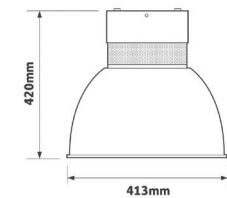

Technical line drawing

OPTIONS

• DALI or Touch & Dim	D
• 5m fixed output suspension kit	5m

ORDERING

Ref	Luminaire power (W)	Luminaire output (lm)
ALN11	11	1100
ALN20	20	2125
ALN30	30	3125
ALN48	48	4875